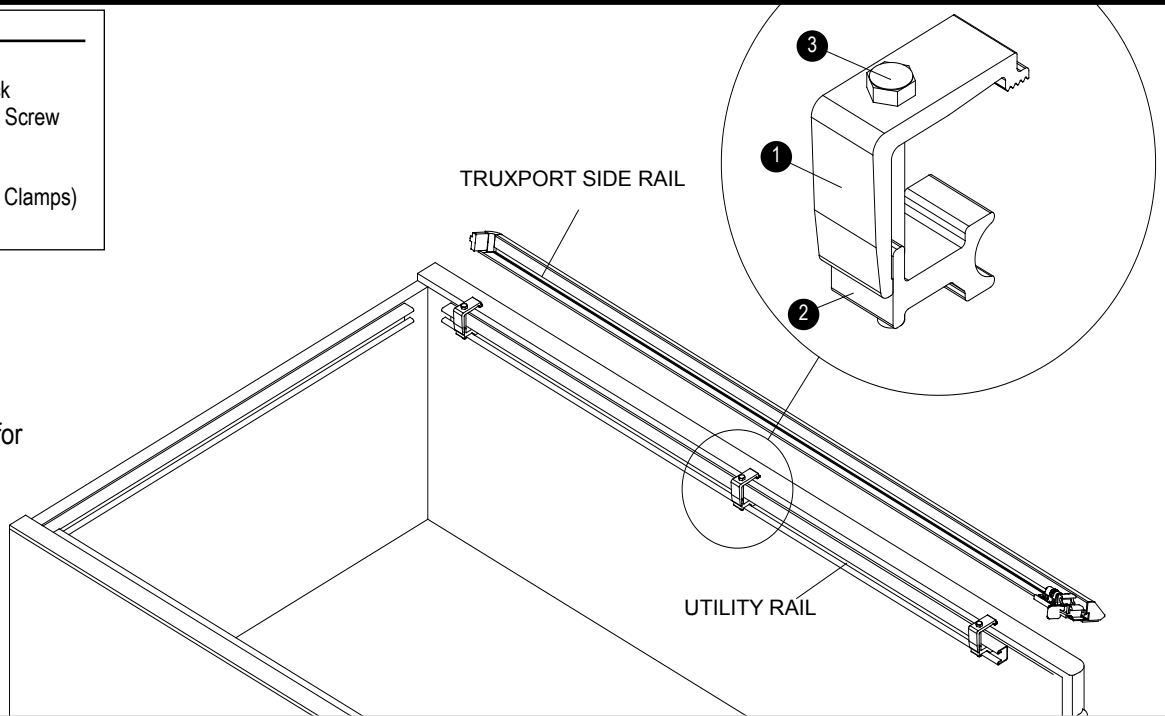

TRUXPORT® 2007 TOYOTA TUNDRA WITH TRAC SYSTEM INSTRUCTIONS

1. 1703530 Male Clamp
2. 1703904 Female Track
3. 1703925 5/16-18 Cap Screw

(1703926 Six Assembled Clamps)

Refer to Owner's Manual for complete instructions.

STEP 1: Insert clamp assemblies into utility rails, three on each side of pickup bed.