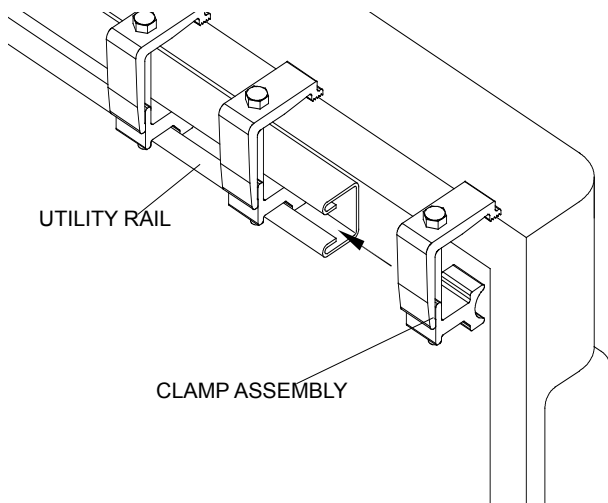

STEP 2: Evenly space 3 clamp assemblies along utility rail.

STEP 3: Refer to owner's manual for side rail placement.